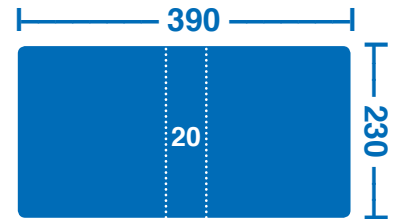

A4 25mm Capacity

Cover Insert	Capacity	Spine Insert	Front Cover
313x257mm	25mm (H)	313x38mm	317x260

A4 40mm Capacity

Cover Insert	Capacity	Spine Insert	Front Cover
313x267mm	40mm (H)	313x53mm	317x270

A4 50mm Capacity

Cover Insert	Capacity	Spine Insert	Front Cover
313x277mm	50mm (H)	313x73mm	317x280

A4 65mm Capacity

Cover Insert	Capacity	Spine Insert	Front Cover
312x292mm	65mm (H)	312x93mm	317x295

Sizes for A5 Binders

A5 16mm Capacity

Cover Insert	Capacity	Spine Insert	Front Cover
225x177mm	16mm (H)	225x18mm	230x180mm

A5 20mm Capacity

Cover Insert	Capacity	Spine Insert	Front Cover
225x189mm	20mm (H)	225x28mm	230x191mm

A5 25mm Capacity

Cover Insert	Capacity	Spine Insert	Front Cover
225x201mm	25mm (H)	225x38mm	230x203mm

A5 40mm Capacity

Cover Insert	Capacity	Spine Insert	Front Cover
225x212mm	40mm (H)	225x48mm	230x214mm