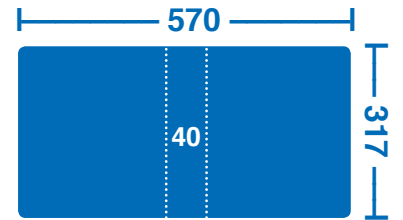

Sizes for A4 Binders

A4 16mm Capacity

Cover Insert	Capacity	Spine Insert	Front Cover
313x247mm	16mm (H)	313x18mm	317x250

A4 20mm Capacity

Cover Insert	Capacity	Spine Insert	Front Cover
313x252mm	20mm (H)	313x28mm	317x255

A4 25mm Capacity

Cover Insert	Capacity	Spine Insert	Front Cover
313x257mm	25mm (H)	313x38mm	317x260

A4 40mm Capacity

Cover Insert	Capacity	Spine Insert	Front Cover
313x267mm	40mm (H)	313x53mm	317x270

A4 50mm Capacity

Cover Insert	Capacity	Spine Insert	Front Cover
313x277mm	50mm (H)	313x73mm	317x280

A4 65mm Capacity

Cover Insert	Capacity	Spine Insert	Front Cover
312x292mm	65mm (H)	312x93mm	317x295

Sizes for A5 Binders

A5 16mm Capacity

Cover Insert	Capacity	Spine Insert	Front Cover
225x177mm	16mm (H)	225x18mm	230x180mm

A5 20mm Capacity

Cover Insert	Capacity	Spine Insert	Front Cover
225x189mm	20mm (H)	225x28mm	230x191mm