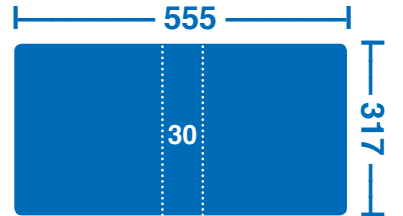

Sizes for A4 Binders

A4 16mm Capacity

Cover Insert	Capacity	Spine Insert	Front Cover
313x247mm	16mm (H)	313x18mm	317x250

A4 20mm Capacity

Cover Insert	Capacity	Spine Insert	Front Cover
313x252mm	20mm (H)	313x28mm	317x255

A4 25mm Capacity

Cover Insert	Capacity	Spine Insert	Front Cover
313x257mm	25mm (H)	313x38mm	317x260

A4 40mm Capacity

Cover Insert	Capacity	Spine Insert	Front Cover
313x267mm	40mm (H)	313x53mm	317x270

A4 50mm Capacity

Cover Insert	Capacity	Spine Insert	Front Cover
313x277mm	50mm (H)	313x73mm	317x280

A4 65mm Capacity

Cover Insert	Capacity	Spine Insert	Front Cover
312x292mm	65mm (H)	312x93mm	317x295

Sizes for A5 Binders

A5 16mm Capacity

Cover Insert	Capacity	Spine Insert	Front Cover
225x177mm	16mm (H)	225x18mm	230x180mm

A5 20mm Capacity

Cover Insert	Capacity	Spine Insert	Front Cover
225x189mm	20mm (H)	225x28mm	230x191mm