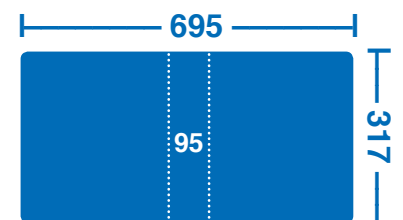

Sizes for A4 Binders

A4 16mm Capacity

Cover Insert	Capacity	Spine Insert	Front Cover
313x247mm	16mm (H)	313x18mm	317x250

A4 20mm Capacity

Cover Insert	Capacity	Spine Insert	Front Cover
313x252mm	20mm (H)	313x28mm	317x255

A4 25mm Capacity

Cover Insert	Capacity	Spine Insert	Front Cover
313x257mm	25mm (H)	313x38mm	317x260

A4 40mm Capacity

Cover Insert	Capacity	Spine Insert	Front Cover
313x267mm	40mm (H)	313x53mm	317x270

A4 50mm Capacity

Cover Insert	Capacity	Spine Insert	Front Cover
313x277mm	50mm (H)	313x73mm	317x280

A4 65mm Capacity

Cover Insert	Capacity	Spine Insert	Front Cover
312x292mm	65mm (H)	312x93mm	317x295

Sizes for A5 Binders

A5 16mm Capacity

Cover Insert	Capacity	Spine Insert	Front Cover
225x177mm	16mm (H)	225x18mm	230x180mm

A5 20mm Capacity

Cover Insert	Capacity	Spine Insert	Front Cover
225x189mm	20mm (H)	225x28mm	230x191mm