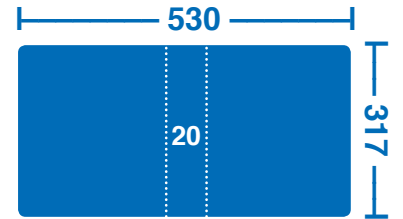

Sizes for A4 Binders

A4 16mm Capacity

Cover Insert	Capacity	Spine Insert	Front Cover
313x247mm	16mm (H)	313x18mm	317x250

A4 20mm Capacity

Cover Insert	Capacity	Spine Insert	Front Cover
313x252mm	20mm (H)	313x28mm	317x255

A4 25mm Capacity

Cover Insert	Capacity	Spine Insert	Front Cover
313x257mm	25mm (H)	313x38mm	317x260

A4 40mm Capacity

Cover Insert	Capacity	Spine Insert	Front Cover
313x267mm	40mm (H)	313x53mm	317x270

A4 50mm Capacity

Cover Insert	Capacity	Spine Insert	Front Cover
313x277mm	50mm (H)	313x73mm	317x280

A4 65mm Capacity

Cover Insert	Capacity	Spine Insert	Front Cover
312x292mm	65mm (H)	312x93mm	317x295

Sizes for A5 Binders

A5 16mm Capacity

Cover Insert	Capacity	Spine Insert	Front Cover
225x177mm	16mm (H)	225x18mm	230x180mm

A5 20mm Capacity

Cover Insert	Capacity	Spine Insert	Front Cover
225x189mm	20mm (H)	225x28mm	230x191mm