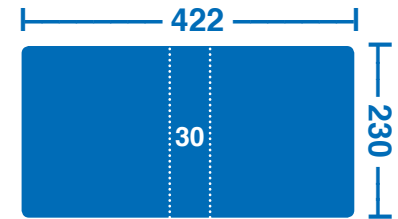

A4 25mm Capacity

Cover Insert	Capacity	Spine Insert	Front Cover
313x257mm	25mm (H)	313x38mm	317x260

A4 40mm Capacity

Cover Insert	Capacity	Spine Insert	Front Cover
313x267mm	40mm (H)	313x53mm	317x270

A4 50mm Capacity

Cover Insert	Capacity	Spine Insert	Front Cover
313x277mm	50mm (H)	313x73mm	317x280

A4 65mm Capacity

Cover Insert	Capacity	Spine Insert	Front Cover
312x292mm	65mm (H)	312x93mm	317x295

Sizes for A5 Binders

A5 16mm Capacity

Cover Insert	Capacity	Spine Insert	Front Cover
225x177mm	16mm (H)	225x18mm	230x180mm

A5 20mm Capacity

Cover Insert	Capacity	Spine Insert	Front Cover
225x189mm	20mm (H)	225x28mm	230x191mm

A5 25mm Capacity

Cover Insert	Capacity	Spine Insert	Front Cover
225x201mm	25mm (H)	225x38mm	230x203mm

A5 40mm Capacity

Cover Insert	Capacity	Spine Insert	Front Cover
225x212mm	40mm (H)	225x48mm	230x214mm