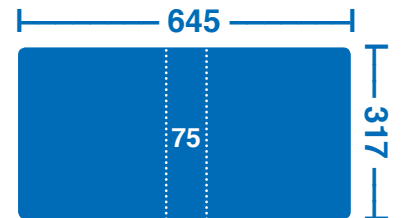

Sizes for A4 Binders

A4 16mm Capacity

Cover Insert	Capacity	Spine Insert	Front Cover
313x247mm	16mm (H)	313x18mm	317x250

A4 20mm Capacity

Cover Insert	Capacity	Spine Insert	Front Cover
313x252mm	20mm (H)	313x28mm	317x255

A4 25mm Capacity

Cover Insert	Capacity	Spine Insert	Front Cover
313x257mm	25mm (H)	313x38mm	317x260

A4 40mm Capacity

Cover Insert	Capacity	Spine Insert	Front Cover
313x267mm	40mm (H)	313x53mm	317x270

A4 50mm Capacity

Cover Insert	Capacity	Spine Insert	Front Cover
313x277mm	50mm (H)	313x73mm	317x280

A4 65mm Capacity

Cover Insert	Capacity	Spine Insert	Front Cover
312x292mm	65mm (H)	312x93mm	317x295

Sizes for A5 Binders

A5 16mm Capacity

Cover Insert	Capacity	Spine Insert	Front Cover
225x177mm	16mm (H)	225x18mm	230x180mm

A5 20mm Capacity

Cover Insert	Capacity	Spine Insert	Front Cover
225x189mm	20mm (H)	225x28mm	230x191mm