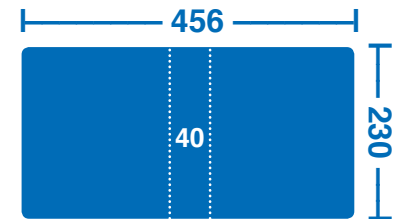

Cover Insert	Capacity	Spine Insert	Front Cover
313x277mm	50mm (H)	313x73mm	317x280

A4 65mm Capacity

Cover Insert	Capacity	Spine Insert	Front Cover
312x292mm	65mm (H)	312x93mm	317x295

Sizes for A5 Binders

A5 16mm Capacity

Cover Insert	Capacity	Spine Insert	Front Cover
225x177mm	16mm (H)	225x18mm	230x180mm

A5 20mm Capacity

Cover Insert	Capacity	Spine Insert	Front Cover
225x189mm	20mm (H)	225x28mm	230x191mm

A5 25mm Capacity

Cover Insert	Capacity	Spine Insert	Front Cover
225x201mm	25mm (H)	225x38mm	230x203mm

A5 40mm Capacity

Cover Insert	Capacity	Spine Insert	Front Cover
225x212mm	40mm (H)	225x48mm	230x214mm

A5 50mm Capacity

Cover Insert	Capacity	Spine Insert	Front Cover
225x221mm	50mm (H)	225x68mm	230x225mm

Sizes for Pocket Notebooks

To suit Spirax 560 pocket notebooks

Cover Insert	Front Cover
81x117mm	85x120mm