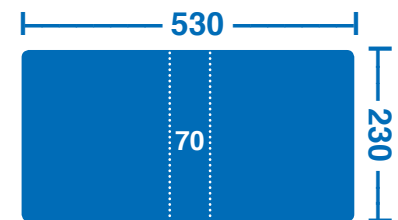

Cover Insert	Capacity	Spine Insert	Front Cover
313x277mm	50mm (H)	313x73mm	317x280

A4 65mm Capacity

Cover Insert	Capacity	Spine Insert	Front Cover
312x292mm	65mm (H)	312x93mm	317x295

Sizes for A5 Binders

A5 16mm Capacity

Cover Insert	Capacity	Spine Insert	Front Cover
225x177mm	16mm (H)	225x18mm	230x180mm

A5 20mm Capacity

Cover Insert	Capacity	Spine Insert	Front Cover
225x189mm	20mm (H)	225x28mm	230x191mm

A5 25mm Capacity

Cover Insert	Capacity	Spine Insert	Front Cover
225x201mm	25mm (H)	225x38mm	230x203mm

A5 40mm Capacity

Cover Insert	Capacity	Spine Insert	Front Cover
225x212mm	40mm (H)	225x48mm	230x214mm

A5 50mm Capacity

Cover Insert	Capacity	Spine Insert	Front Cover
225x221mm	50mm (H)	225x68mm	230x225mm

Sizes for Pocket Notebooks

To suit Spirax 560 pocket notebooks

Cover Insert	Front Cover
81x117mm	85x120mm