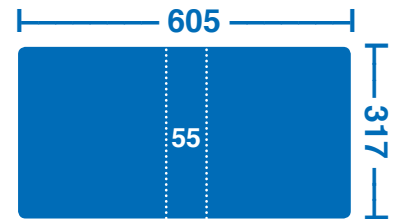

Sizes for A4 Binders

A4 16mm Capacity

Cover Insert	Capacity	Spine Insert	Front Cover
313x247mm	16mm (H)	313x18mm	317x250

A4 20mm Capacity

Cover Insert	Capacity	Spine Insert	Front Cover
313x252mm	20mm (H)	313x28mm	317x255

A4 25mm Capacity

Cover Insert	Capacity	Spine Insert	Front Cover
313x257mm	25mm (H)	313x38mm	317x260

A4 40mm Capacity

Cover Insert	Capacity	Spine Insert	Front Cover
313x267mm	40mm (H)	313x53mm	317x270

A4 50mm Capacity

Cover Insert	Capacity	Spine Insert	Front Cover
313x277mm	50mm (H)	313x73mm	317x280

A4 65mm Capacity

Cover Insert	Capacity	Spine Insert	Front Cover
312x292mm	65mm (H)	312x93mm	317x295

Sizes for A5 Binders

A5 16mm Capacity

Cover Insert	Capacity	Spine Insert	Front Cover
225x177mm	16mm (H)	225x18mm	230x180mm

A5 20mm Capacity

Cover Insert	Capacity	Spine Insert	Front Cover
225x189mm	20mm (H)	225x28mm	230x191mm