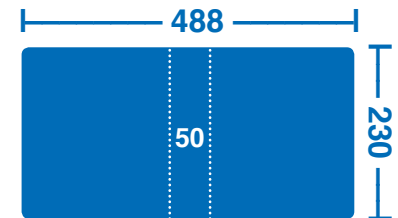

Cover Insert	Capacity	Spine Insert	Front Cover
313x277mm	50mm (H)	313x73mm	317x280

A4 65mm Capacity

Cover Insert	Capacity	Spine Insert	Front Cover
312x292mm	65mm (H)	312x93mm	317x295

Sizes for A5 Binders

A5 16mm Capacity

Cover Insert	Capacity	Spine Insert	Front Cover
225x177mm	16mm (H)	225x18mm	230x180mm

A5 20mm Capacity

Cover Insert	Capacity	Spine Insert	Front Cover
225x189mm	20mm (H)	225x28mm	230x191mm

A5 25mm Capacity

Cover Insert	Capacity	Spine Insert	Front Cover
225x201mm	25mm (H)	225x38mm	230x203mm

A5 40mm Capacity

Cover Insert	Capacity	Spine Insert	Front Cover
225x212mm	40mm (H)	225x48mm	230x214mm

A5 50mm Capacity

Cover Insert	Capacity	Spine Insert	Front Cover
225x221mm	50mm (H)	225x68mm	230x225mm

Sizes for Pocket Notebooks

To suit Spirax 560 pocket notebooks

Cover Insert	Front Cover
81x117mm	85x120mm